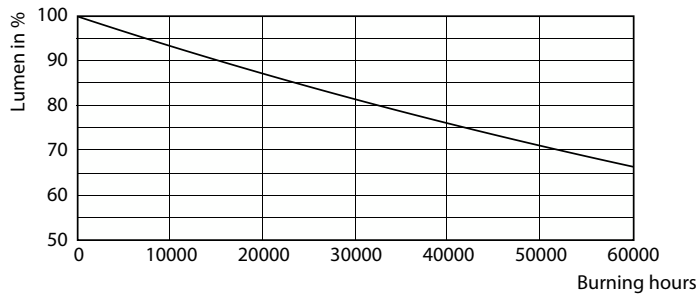

Light Technical	
Color Code	830 [CCT of 3000K]
Beam Angle (Nom)	240 degree(s)
Luminous Flux	1,700 lm
Color Designation	White (WH)
Luminous Efficacy (rated) (Nom)	109 lm/W
Correlated Color Temperature (Nom)	3000 K
Color Consistency	<6
Color rendering index (CRI)	80
LLMF At End Of Nominal Lifetime (Nom)	70 %

Life Expectancy Diagram

LifetimeVsTc

FailureRate

CorePro LEDtube EM/Mains T8

Lifetime

Lumen Maintenance Diagram - CorePro LEDtube 1200mm 15.5W 830 T8