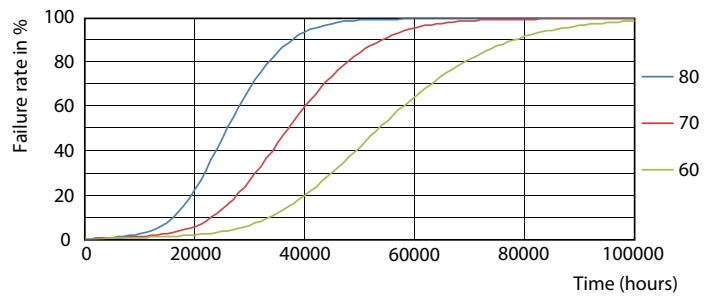

LifetimeVsTc

FailureRate