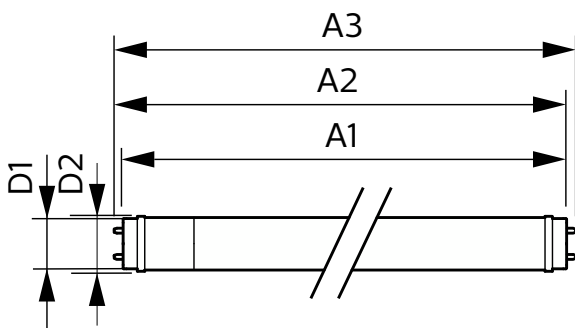

Light Technical	
Color Code	830 [CCT of 3000K]
Beam Angle (Nom)	240 degree(s)
Luminous Flux	1,700 lm
Color Designation	White (WH)
Luminous Efficacy (rated) (Nom)	109 lm/W
Correlated Color Temperature (Nom)	3000 K
Color Consistency	<6
Color rendering index (CRI)	80
LLMF At End Of Nominal Lifetime (Nom)	70 %

Flickering value (PstLM) - Flickering value as per EN 61000-3-3	1
Stroboscopic effect visibility measure (SVM)	0.9
Photobiological safety according to EN 62471	RG0

Operating and Electrical	
Line Frequency	50 to 60 Hz
Input Frequency	50 to 60 Hz
Power Consumption	15.5 W
Lamp Current (Nom)	84 mA
Starting Time (Nom)	0.5 s
Warm-up time to 60% light	0.5 s
Power Factor (Fraction)	0.9
Voltage (Nom)	220-240 V
LED alternative to fluorescent lamp power	36 W
Ballast Compatibility	EM/Mains

Dimensional drawing

Product	D1	D2	A1	A2	A3
CorePro LEDtube 1200mm 15.5W 830 T8	25.7 mm	28 mm	1,198 mm	1,205 mm	1,212 mm

Photometric data

Spectral Power Distribution Colour - CorePro LEDtube 1200mm 15.5W 830 T8