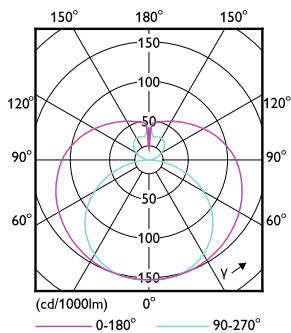

Light Technical	
Color Code	830 [CCT of 3000K]
Beam Angle (Nom)	240 degree(s)
Luminous Flux	1,700 lm
Color Designation	White (WH)
Luminous Efficacy (rated) (Nom)	109 lm/W
Correlated Color Temperature (Nom)	3000 K
Color Consistency	<6
Color rendering index (CRI)	80
LLMF At End Of Nominal Lifetime (Nom)	70 %

Dimensional drawing

Product	D1	D2	A1	A2	A3
CorePro LEDtube 1200mm 15.5W 830 T8	25.7 mm	28 mm	1,198 mm	1,205 mm	1,212 mm

Photometric data

Spectral Power Distribution Colour - CorePro LEDtube 1200mm 15.5W 830 T8