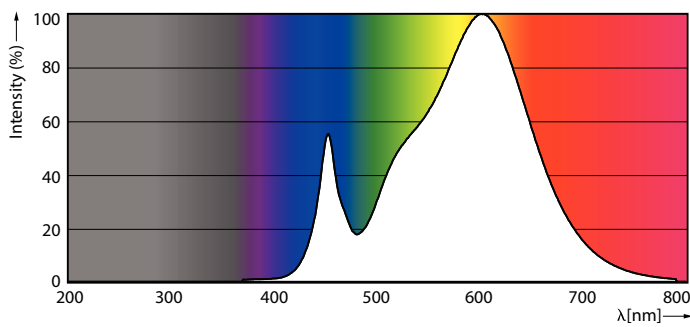

Photometric data

Spectral Power Distribution Colour - CorePro LEDtube 1200mm 15.5W 830 T8