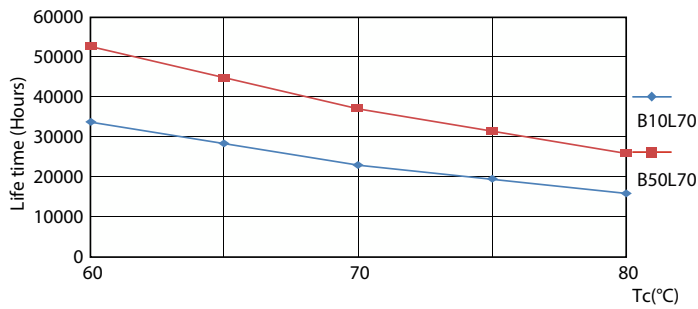

LifetimeVsTc

FailureRate