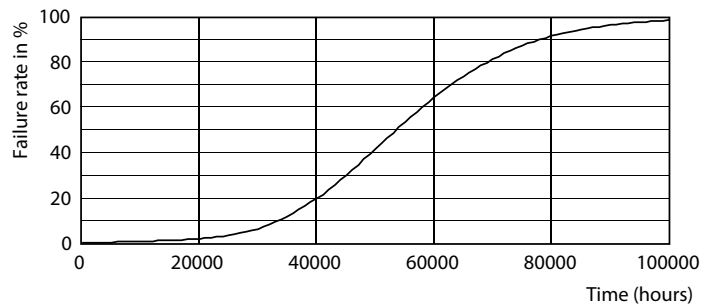

Light Distribution Diagram - CorePro LEDtube 1200mm 15.5W 830 T8

CorePro LEDtube EM/Mains T8

Photometric data

General uniform lighting - CorePro LEDtube 1200mm 15.5W 830 T8

Lifetime

Lumen Maintenance Diagram - CorePro LEDtube 1200mm 15.5W 830 T8