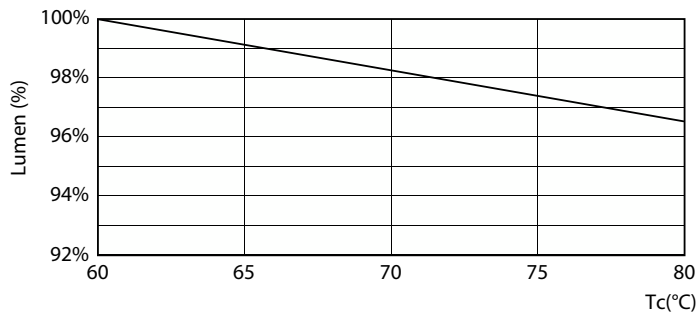

CorePro LEDtube EM/Mains T8

Photometric data

General uniform lighting - CorePro LEDtube 1200mm 15.5W 830 T8

Lifetime

Lumen Maintenance Diagram - CorePro LEDtube 1200mm 15.5W 830 T8